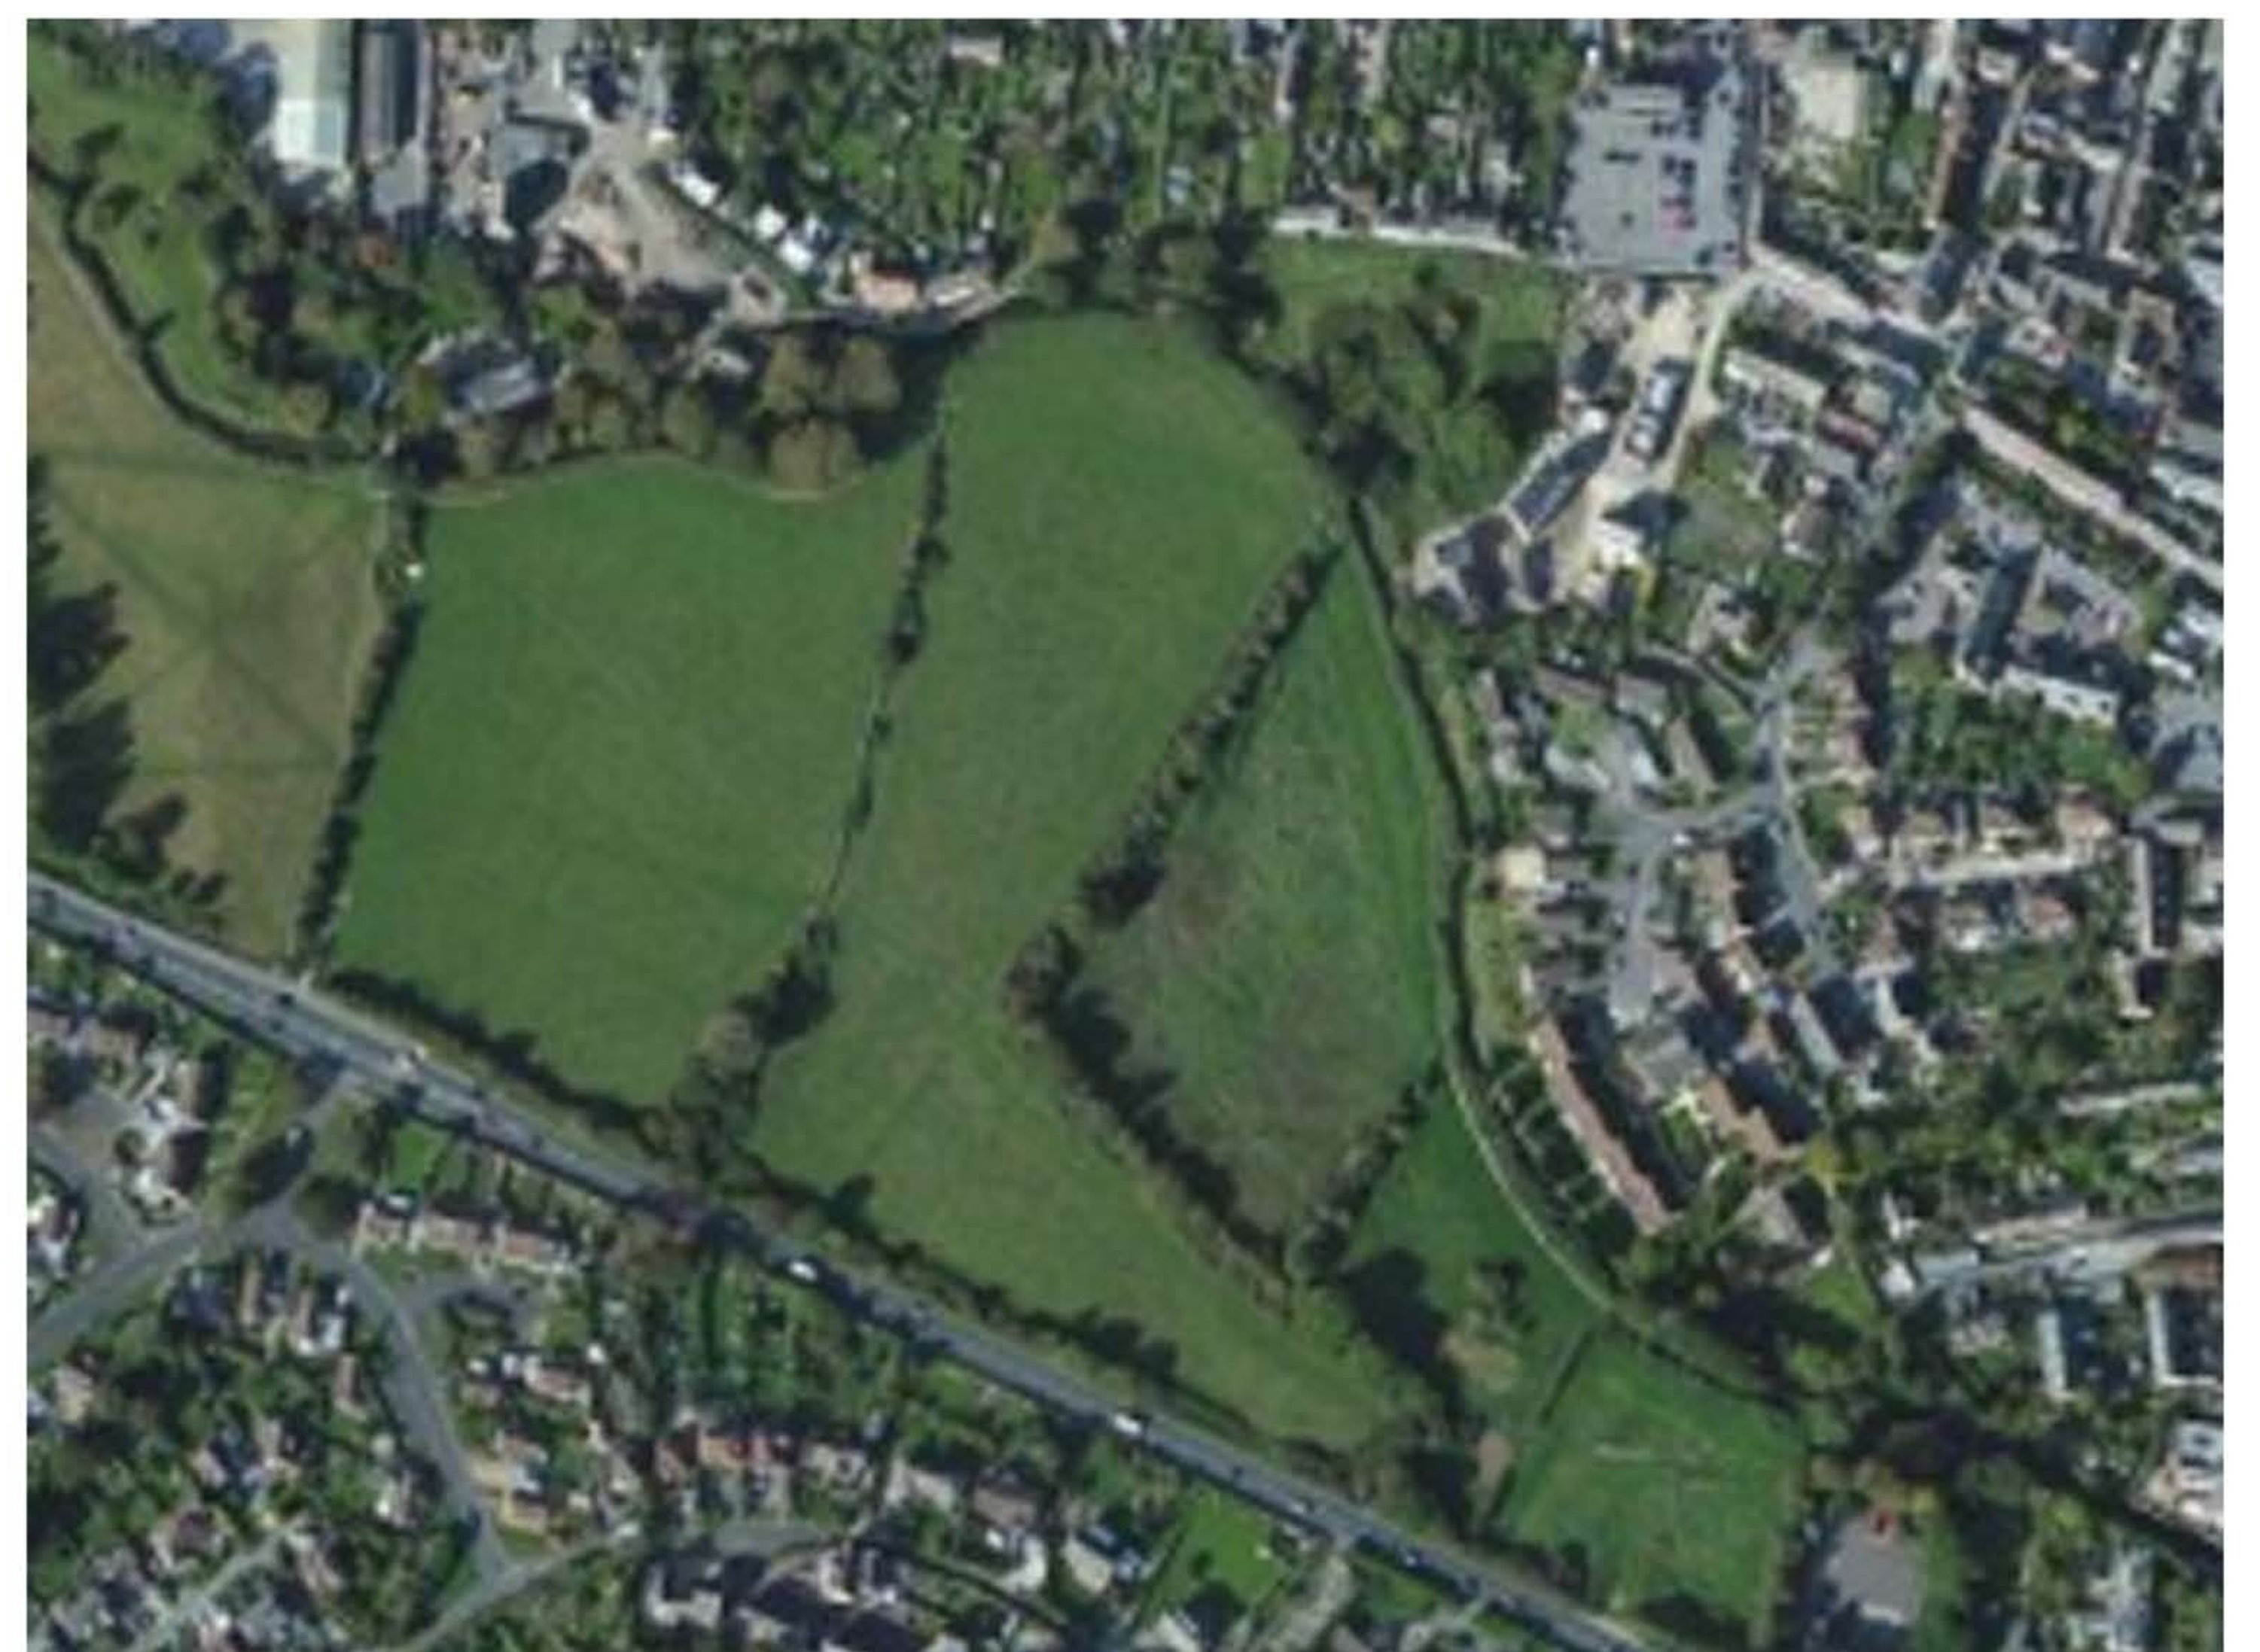

Bridport, Dorset; Asker Meadow, east of town

Location: [Google Map](#); DMS: 50 43 46 N 2 45 16 W; Ordnance SY468924

Zoom in ctrl + Zoom out ctrl - 100 % zoom recommended

< 2000 ft 610 m

Drone, 9.1.16. 1200 ft, 366 m

Rotate left landscape

Google Maps, 2008

Ordnance Survey Six Inch (1888 - 1913)

Bing Maps

Print: portrait (up to A0)

<
1560 ft
475 m