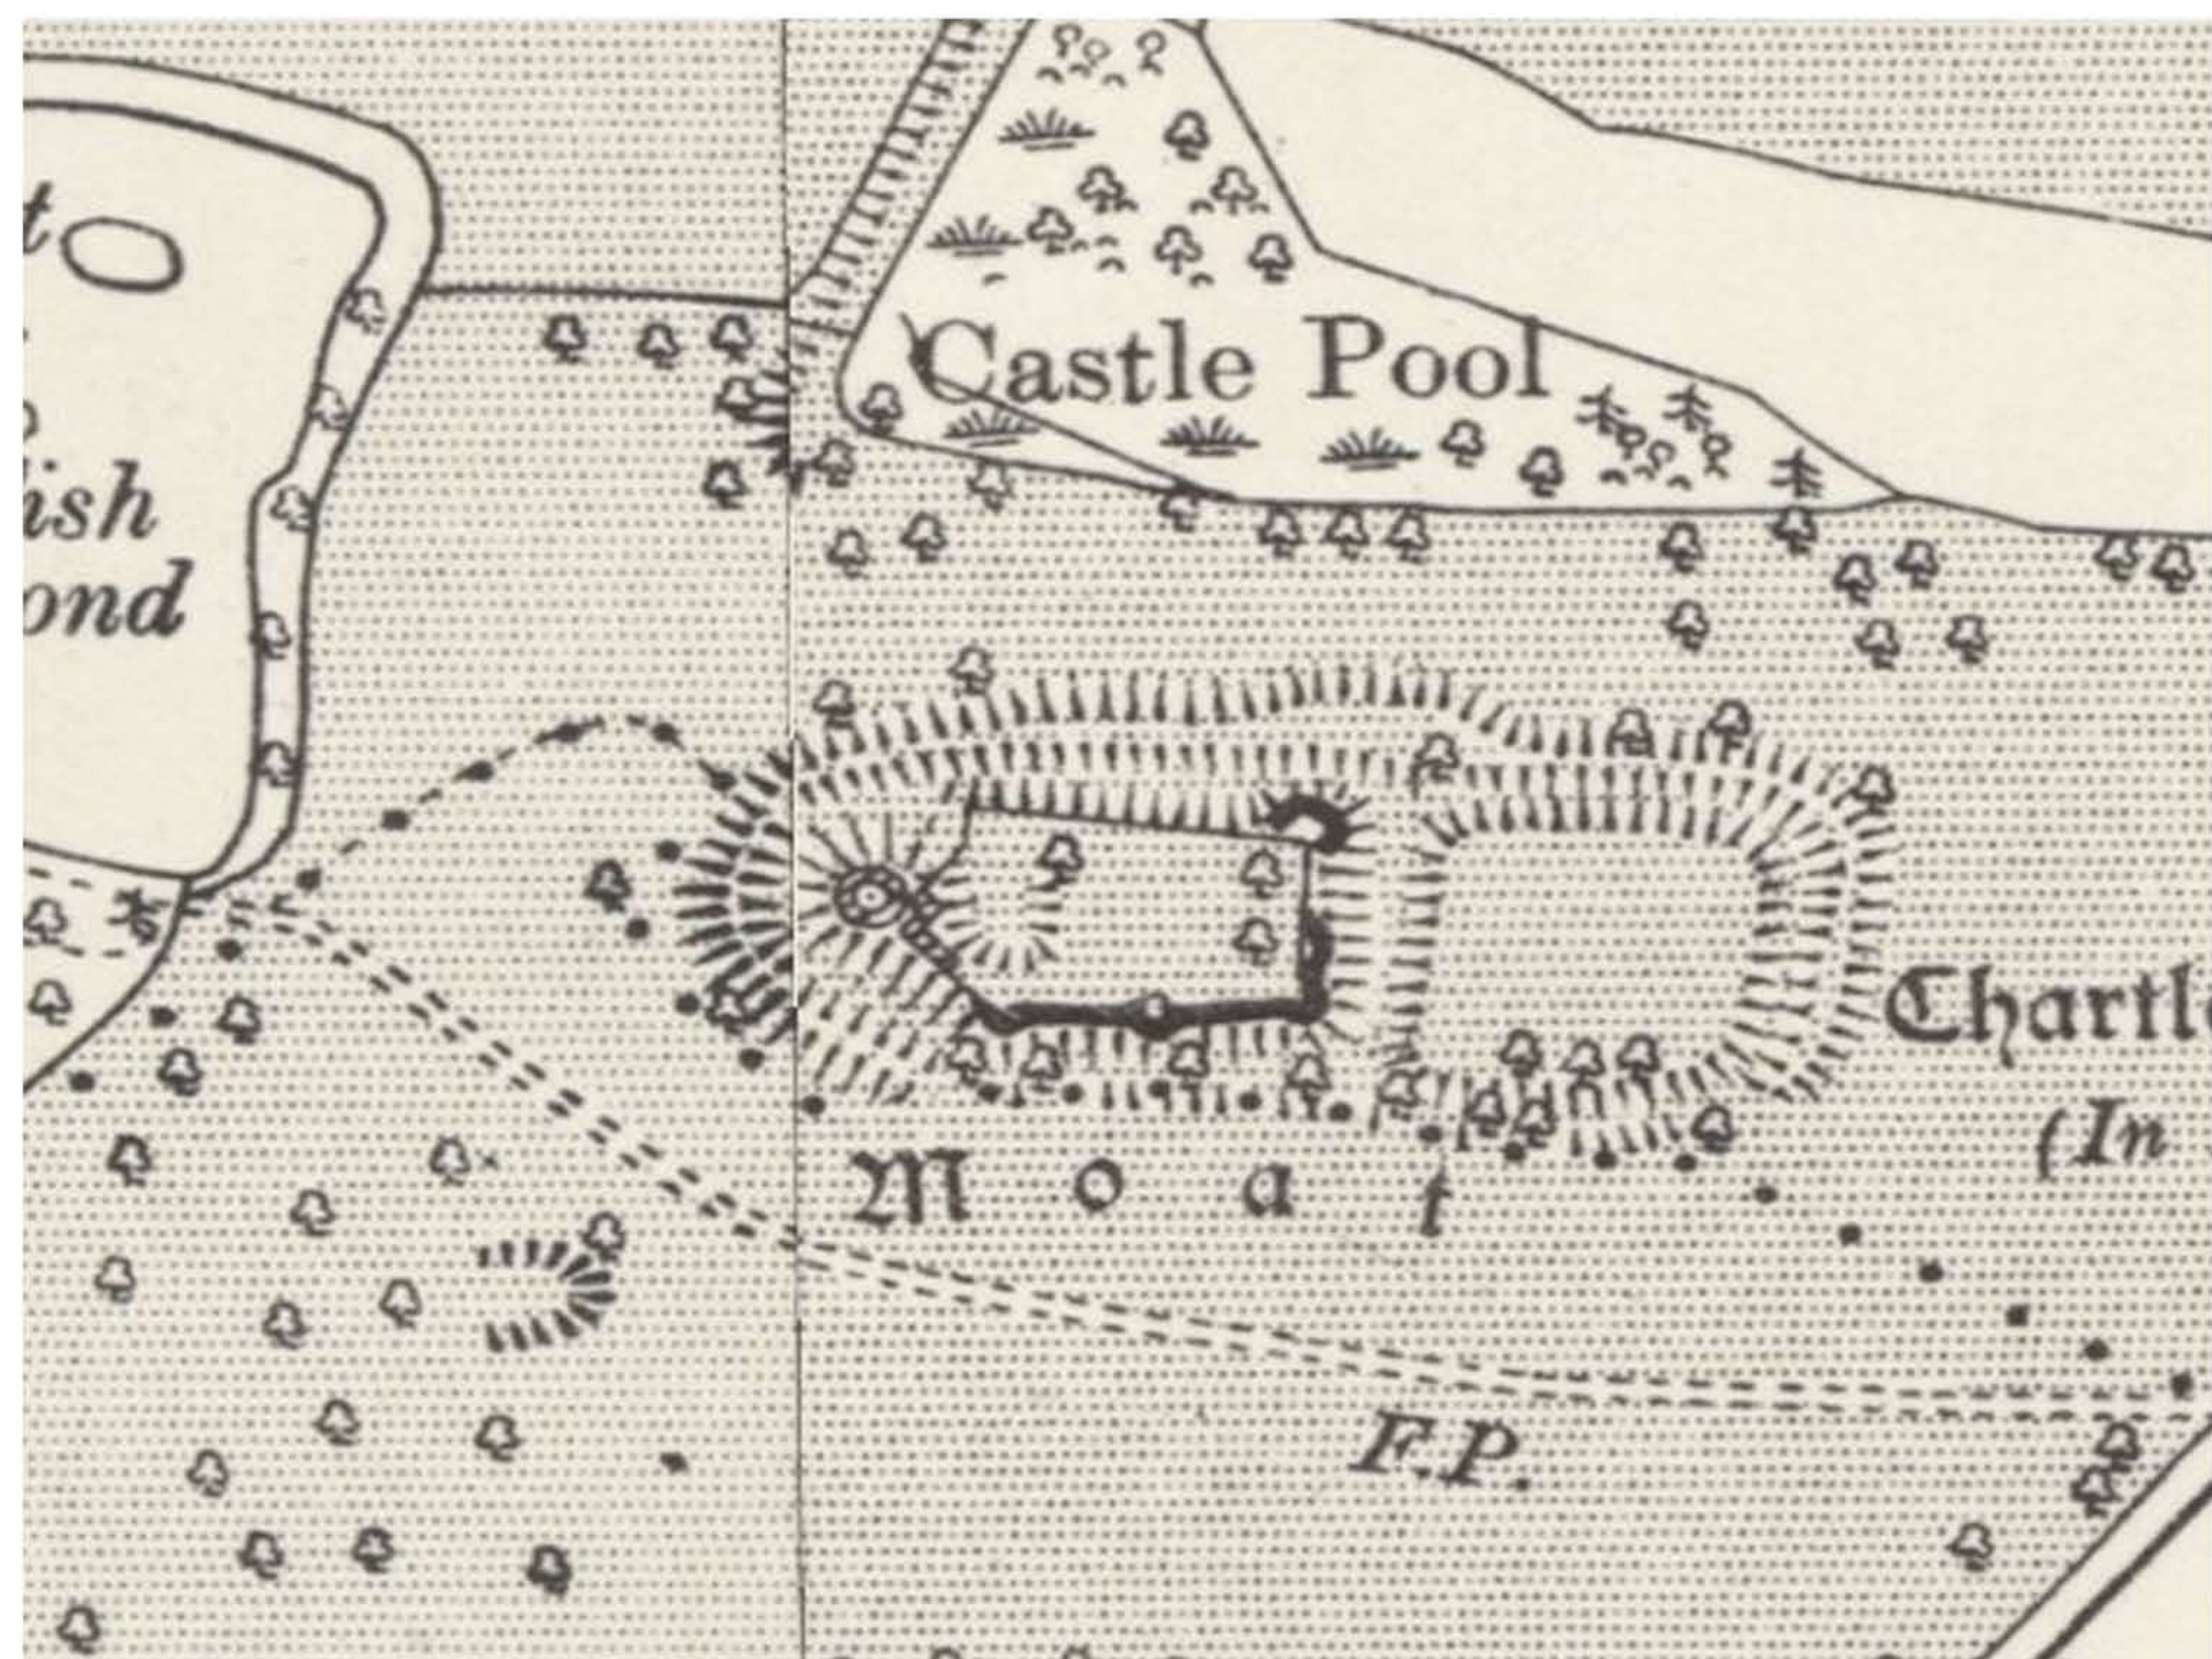

Chartley Castle, Staffordshire; north-east of Stafford

Location: [Google Map](#); DMS: 52 51 15 N 1 59 08 W; Ordnance SK 010285

Zoom in ctrl + Zoom out ctrl - 100 % zoom recommended

< 2000 ft 610 m

Drone, 18.9.16. 1200 ft, 366 m

Google Maps, 2017

Ordnance Survey Six Inch (1888 - 1913)

Bing Maps, 2017

Print: portrait (up to A0)

<
1560 ft
475 m