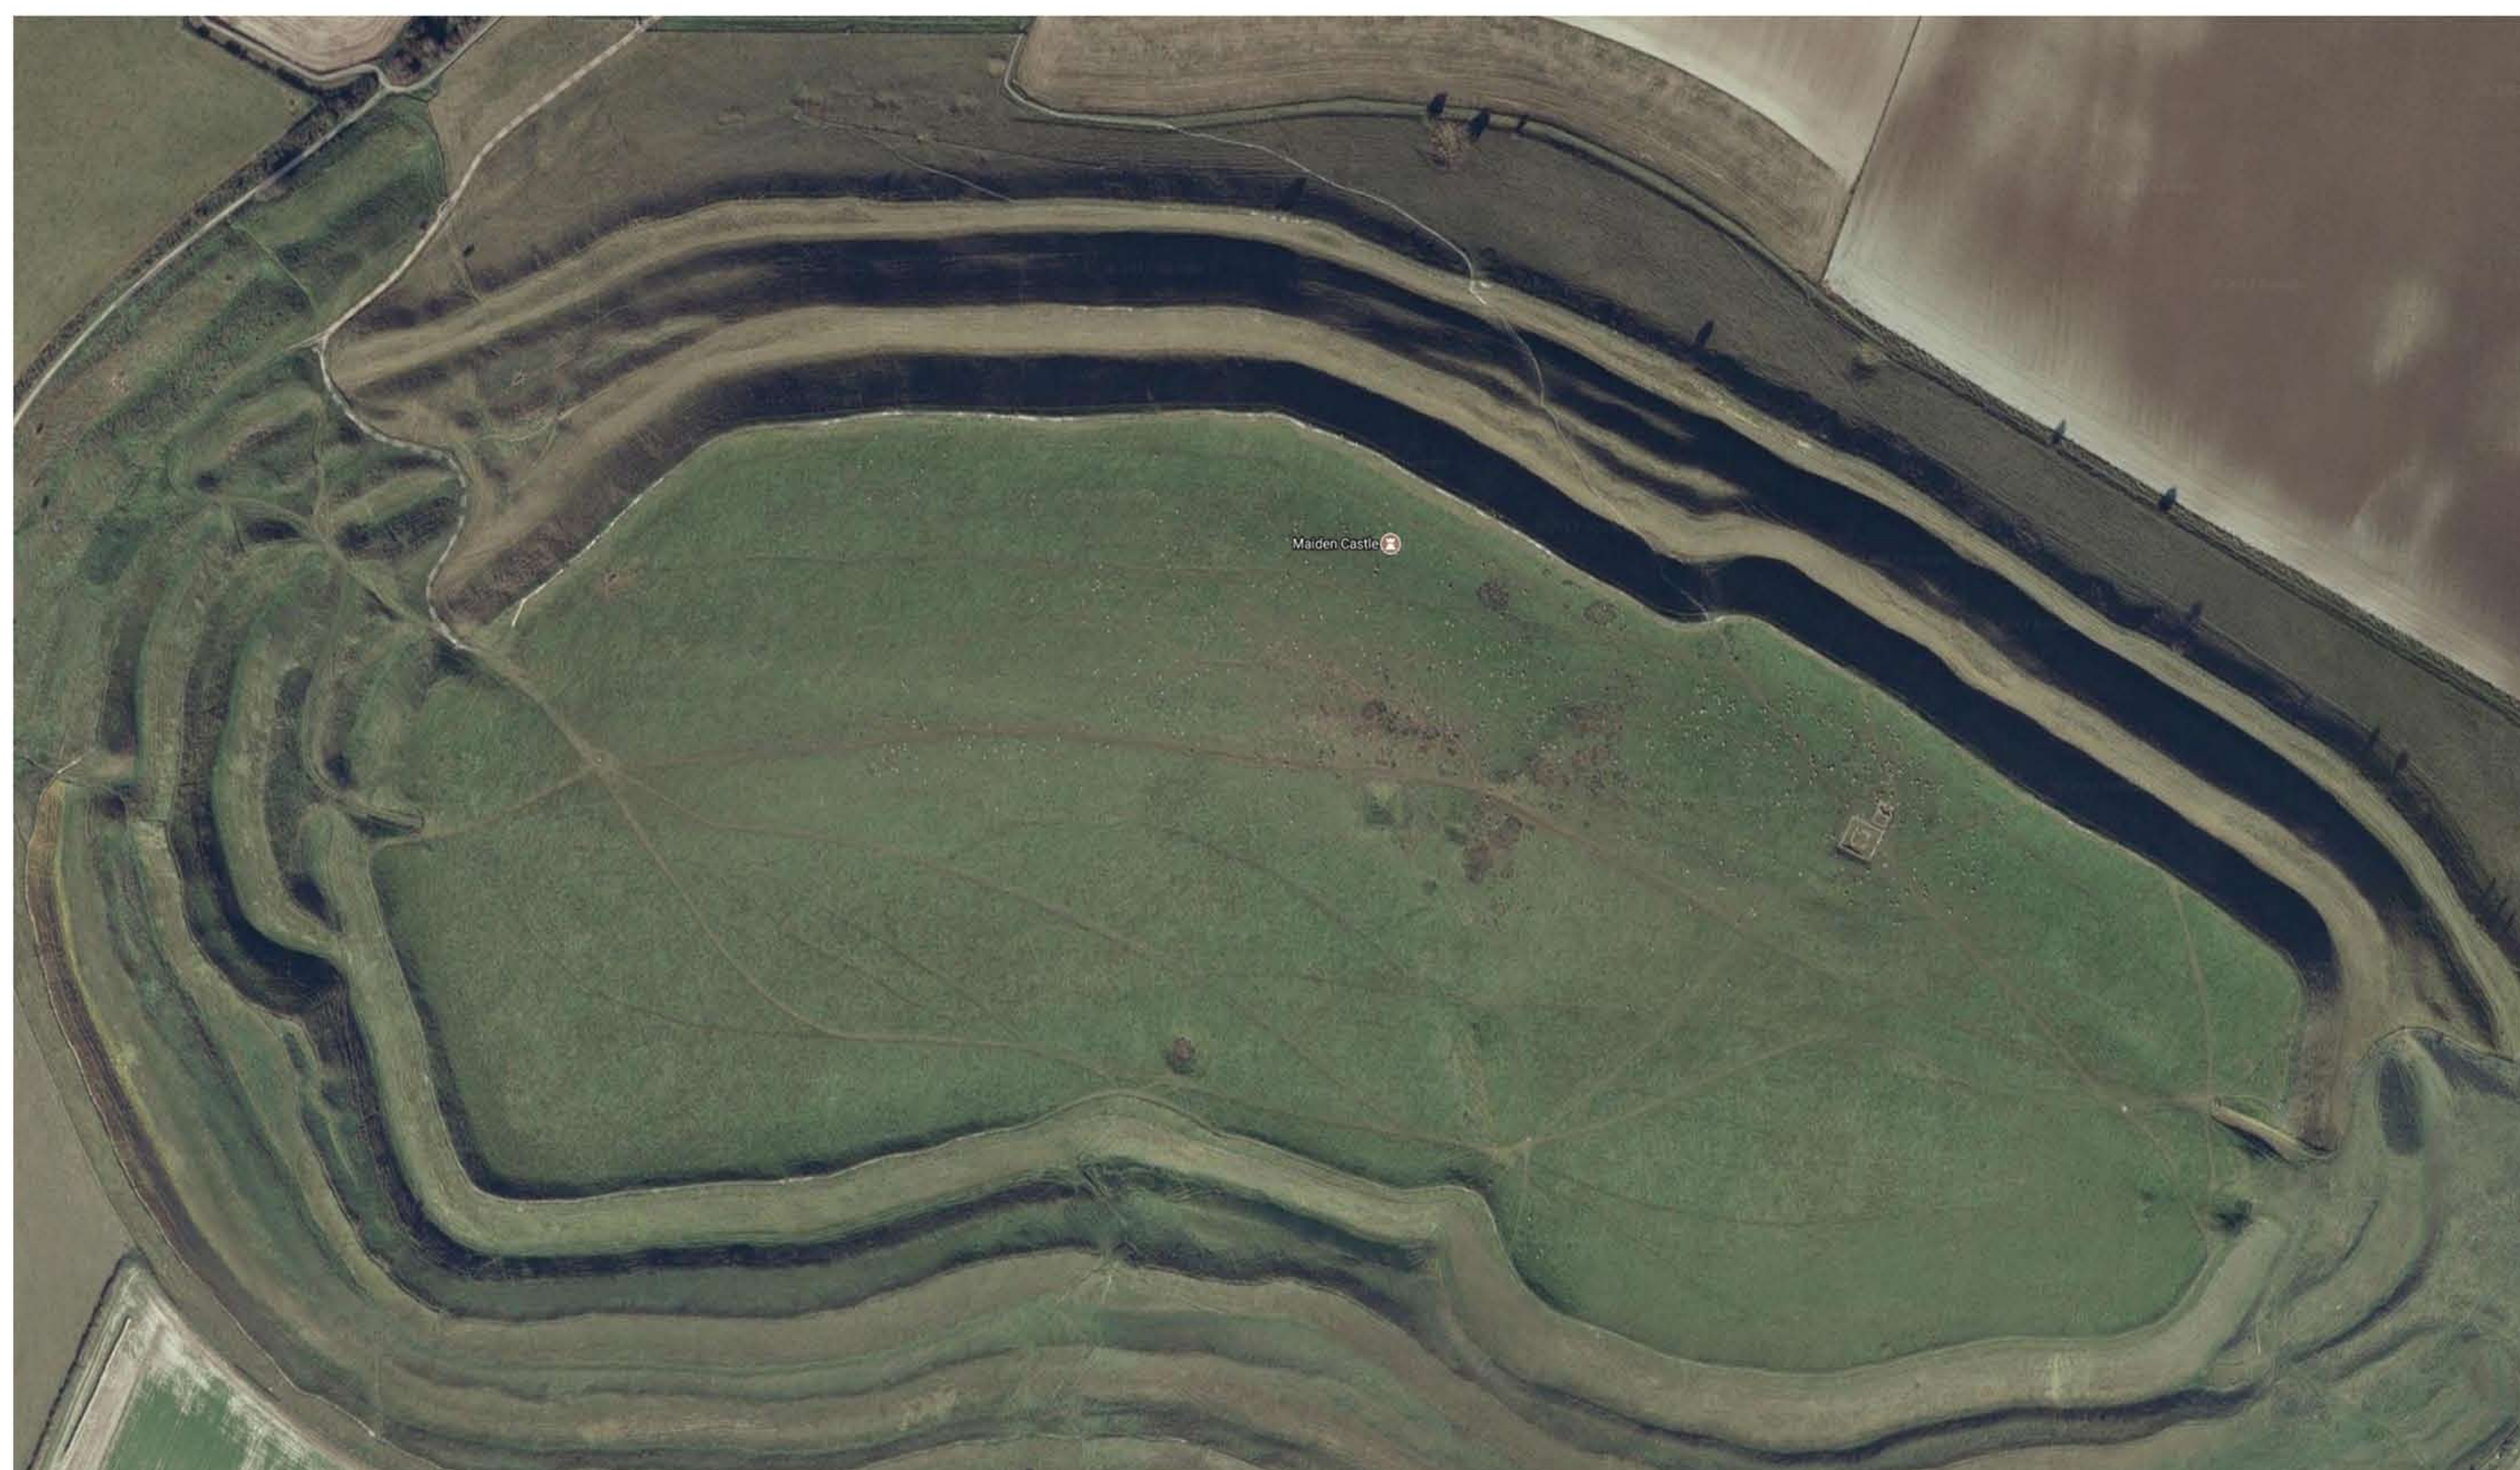

**Maiden Castle, Dorset; Iron Age hillfort, south-west of Dorchester**

Location: [Google Map](#); DMS: 52 51 15 N 2 28 11 W; Ordnance SY669884

< 3250 ft 991 m

<  
1800 ft  
546 m

Drone, 14.10.16. 1200 ft, 366 m

Print: portrait (up to A0)

Google Maps, 2009