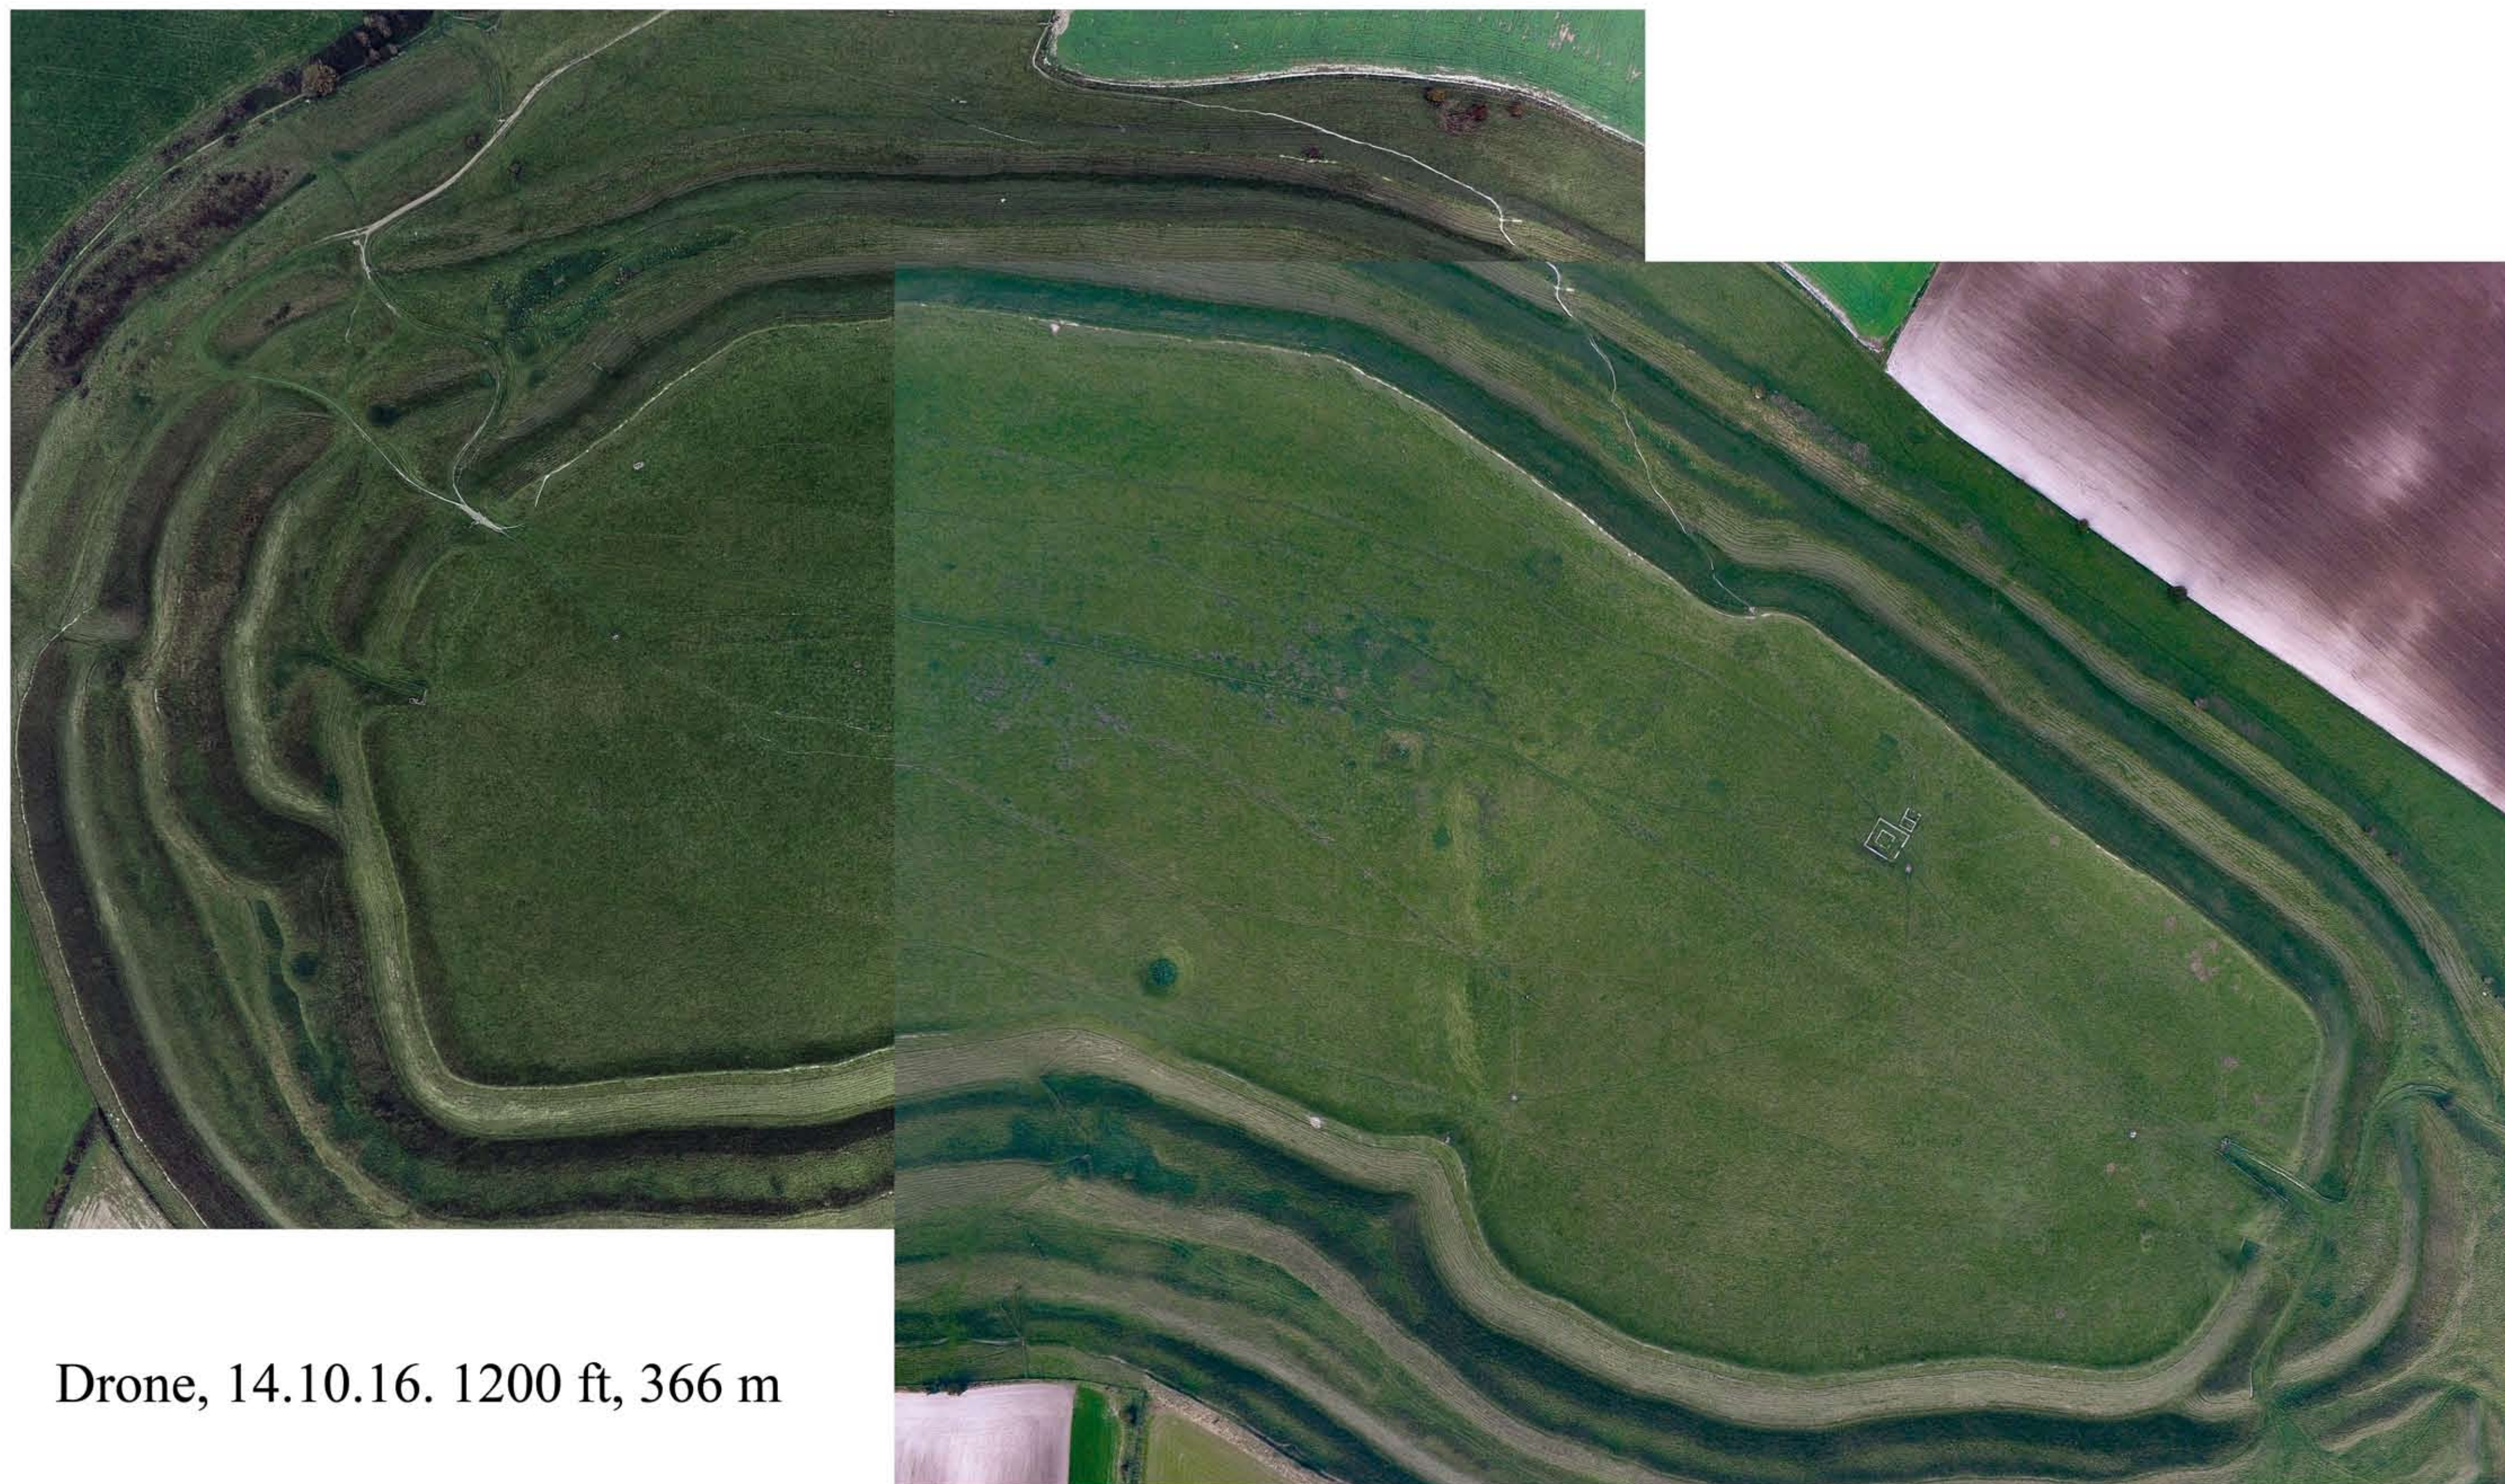

**Maiden Castle, Dorset; Iron Age hillfort, south-west of Dorchester**

Location: [Google Map](#); DMS: 52 51 15 N 2 28 11 W; Ordnance SY669884

< 3250 ft 991 m

<  
1800 ft  
546 m

Drone, 14.10.16. 1200 ft, 366 m

Print: portrait (up to A0)

Google Maps, 2009