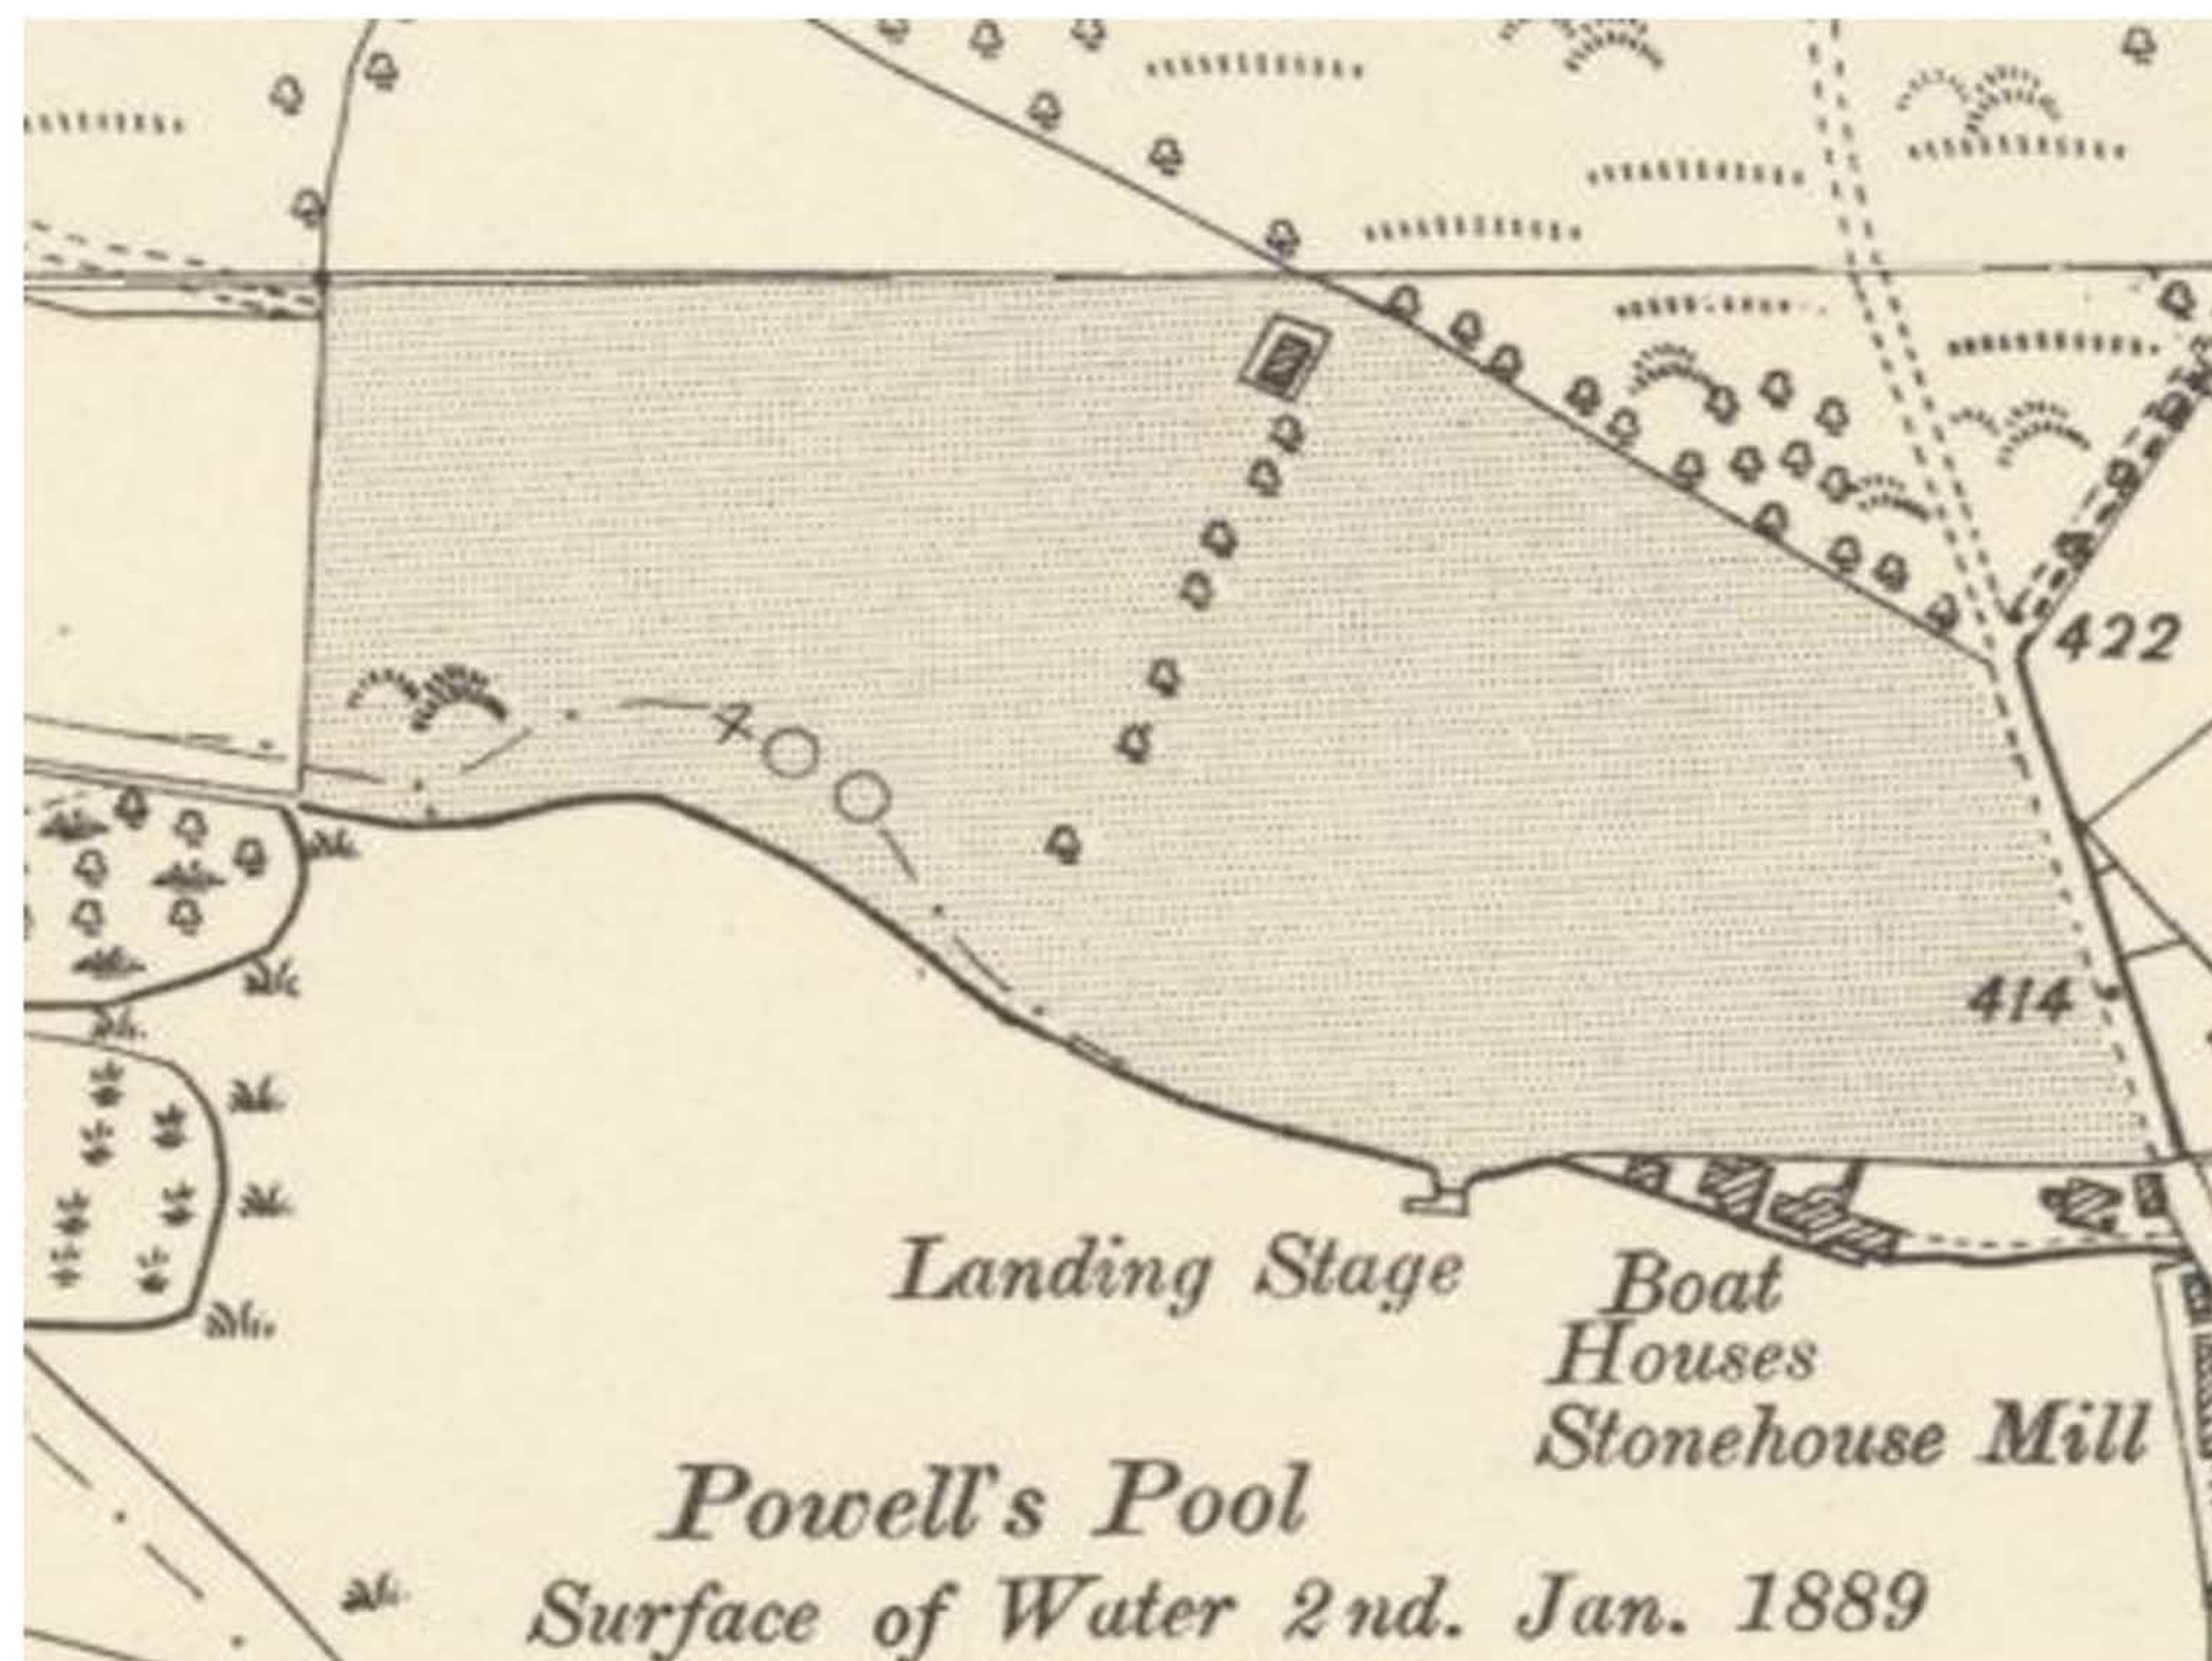

Sutton Park, West Midlands; Powell's Pool, south of Hollyhurst

Location: [Google Map](#); DMS: 52 30 20 N 1 50 57 W; Ordnance SP103953

Zoom in ctrl + Zoom out ctrl - 100 % zoom recommended

< 2000 ft 610 m

Drone, 25.2.16. 1200 ft, 366 m

Google Maps, 2011

Ordnance Survey Six Inch (1888 - 1913)

Bing Maps

Print: portrait (up to A0)

<
1560 ft
475 m