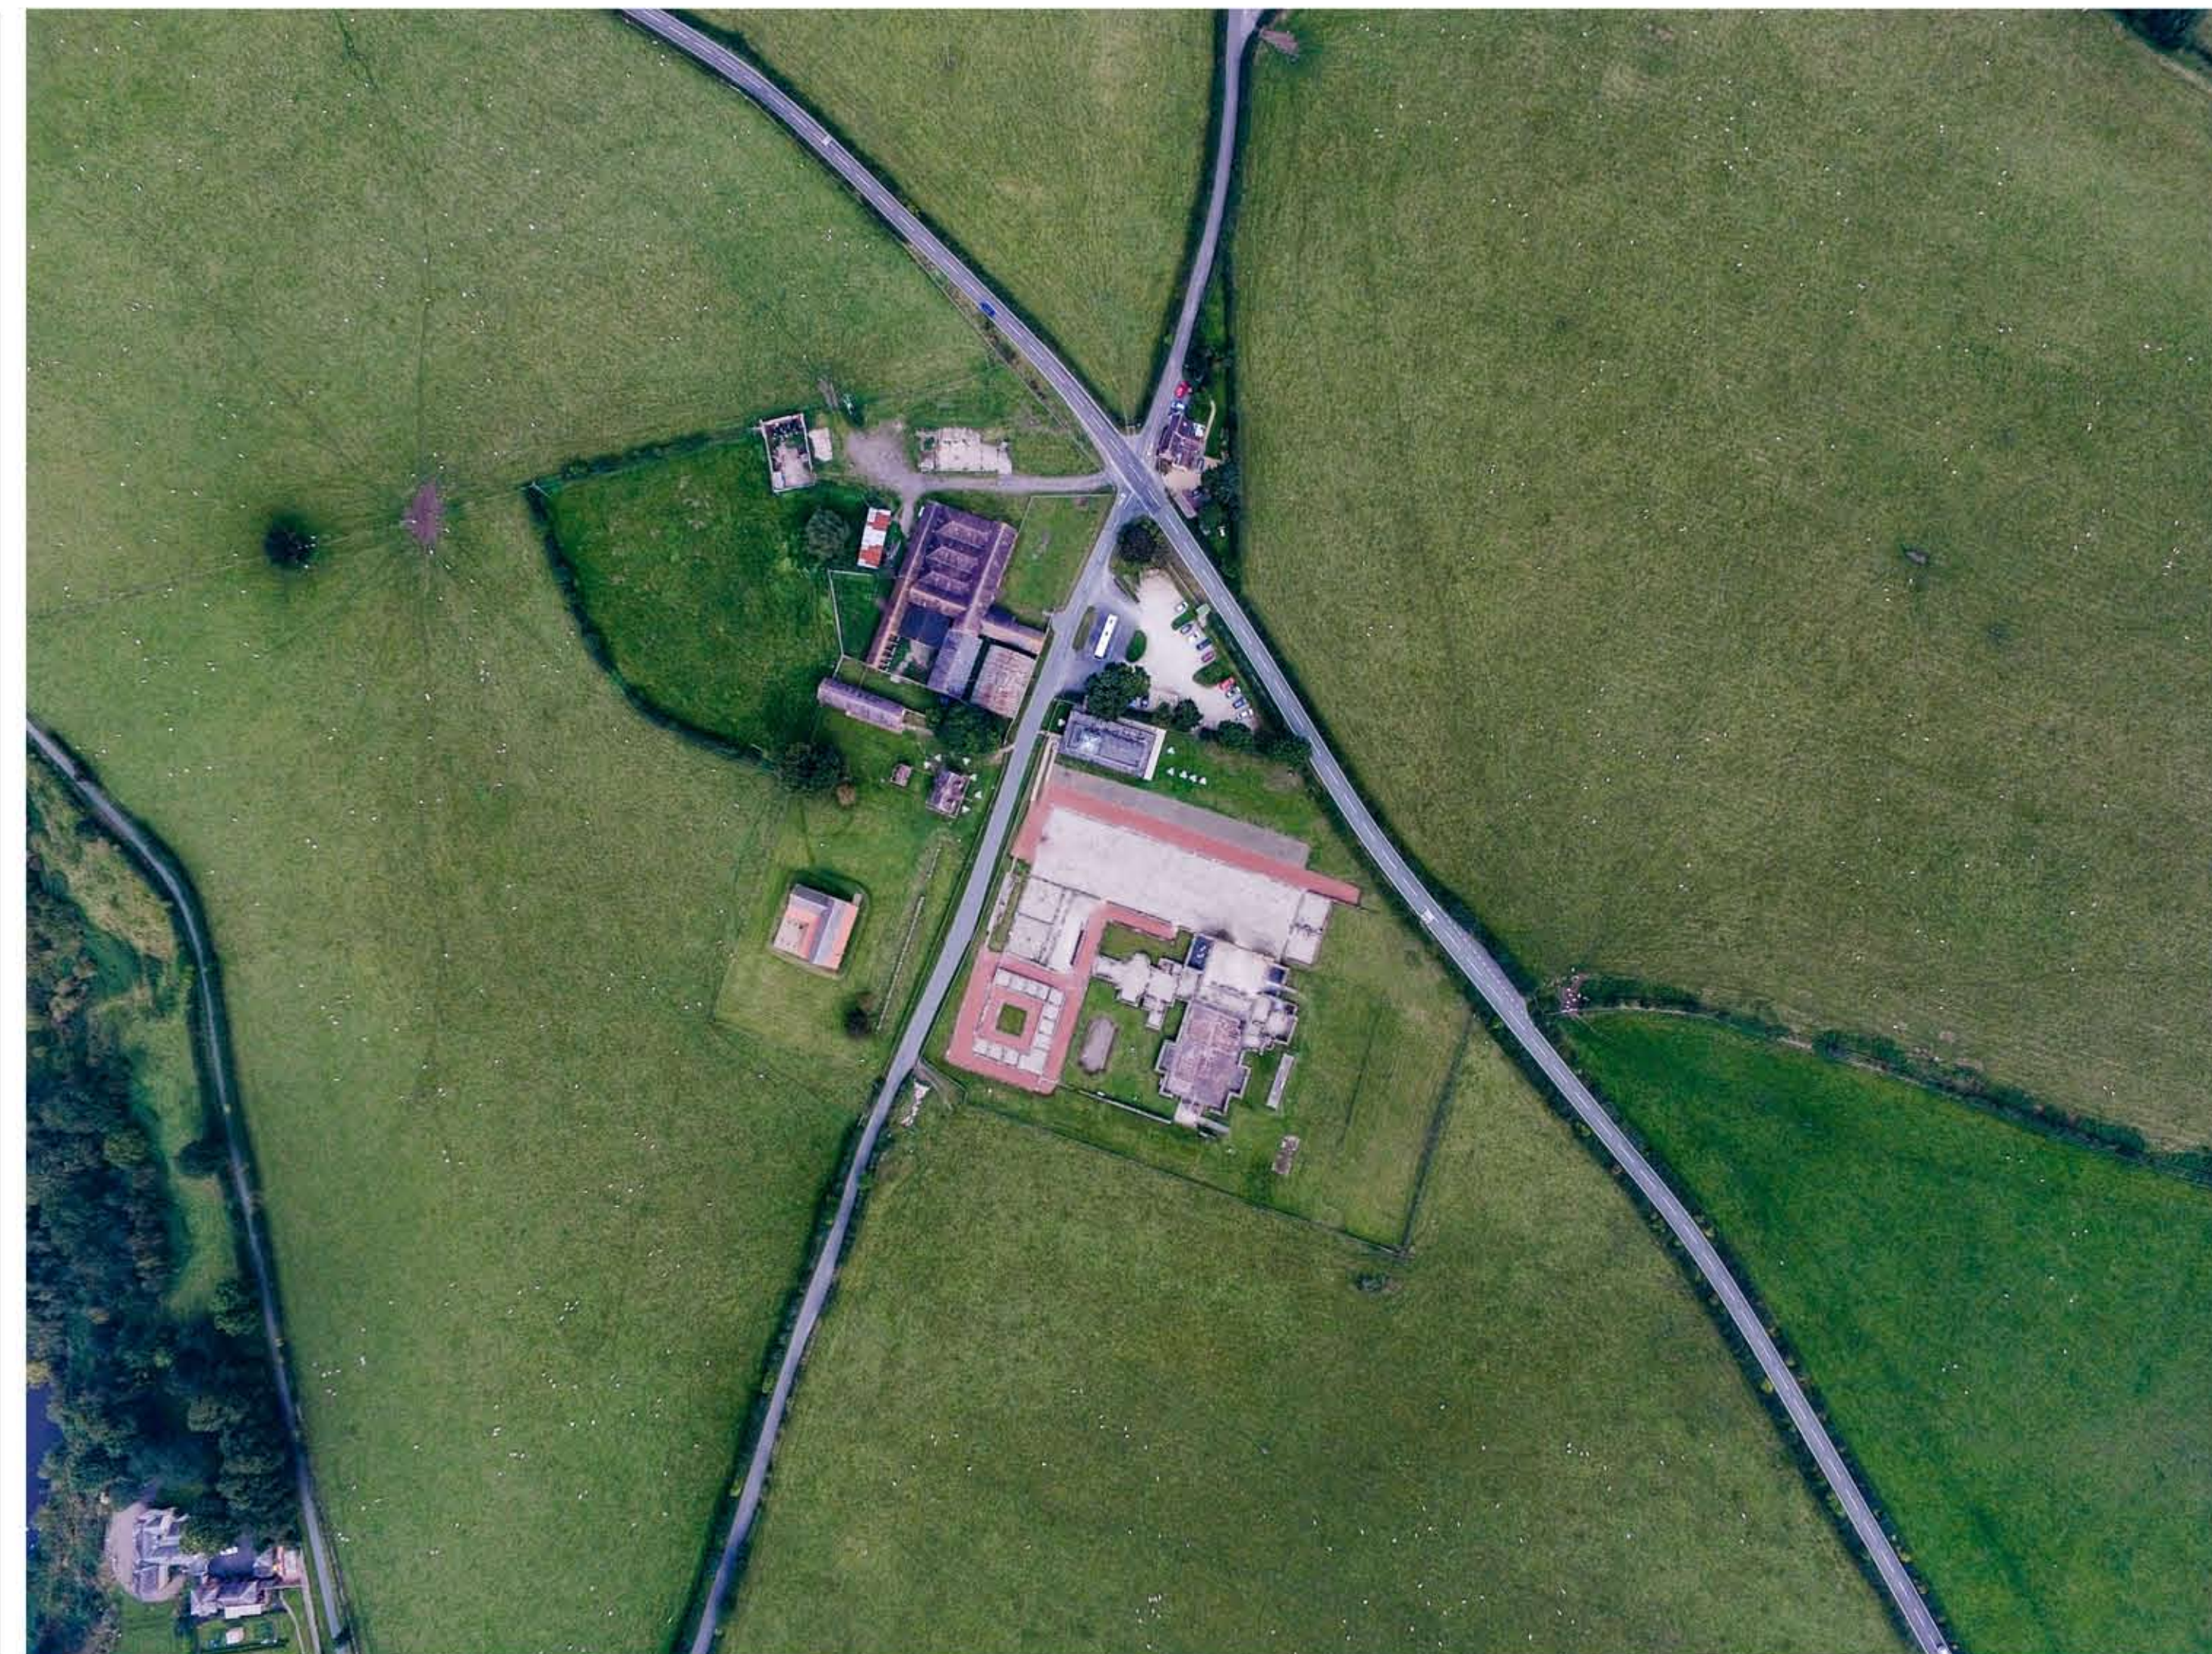

**Wroxeter, Shropshire; Roman town site, south-east of Shresbury**

Location: [Google Map](#); DMS: 52 45 17 N 2 05 37 W; Ordnance SJ937174

Zoom in ctrl + Zoom out ctrl - 100 % zoom recommended

< 2000 ft 610 m

<  
1560 ft  
475 m

Drone, 21.9.16. 1200 ft, 366 m

Google Maps, 2008

Ordnance Survey Six Inch (1888 - 1913)

Bing Maps

Print: portrait (up to A0)