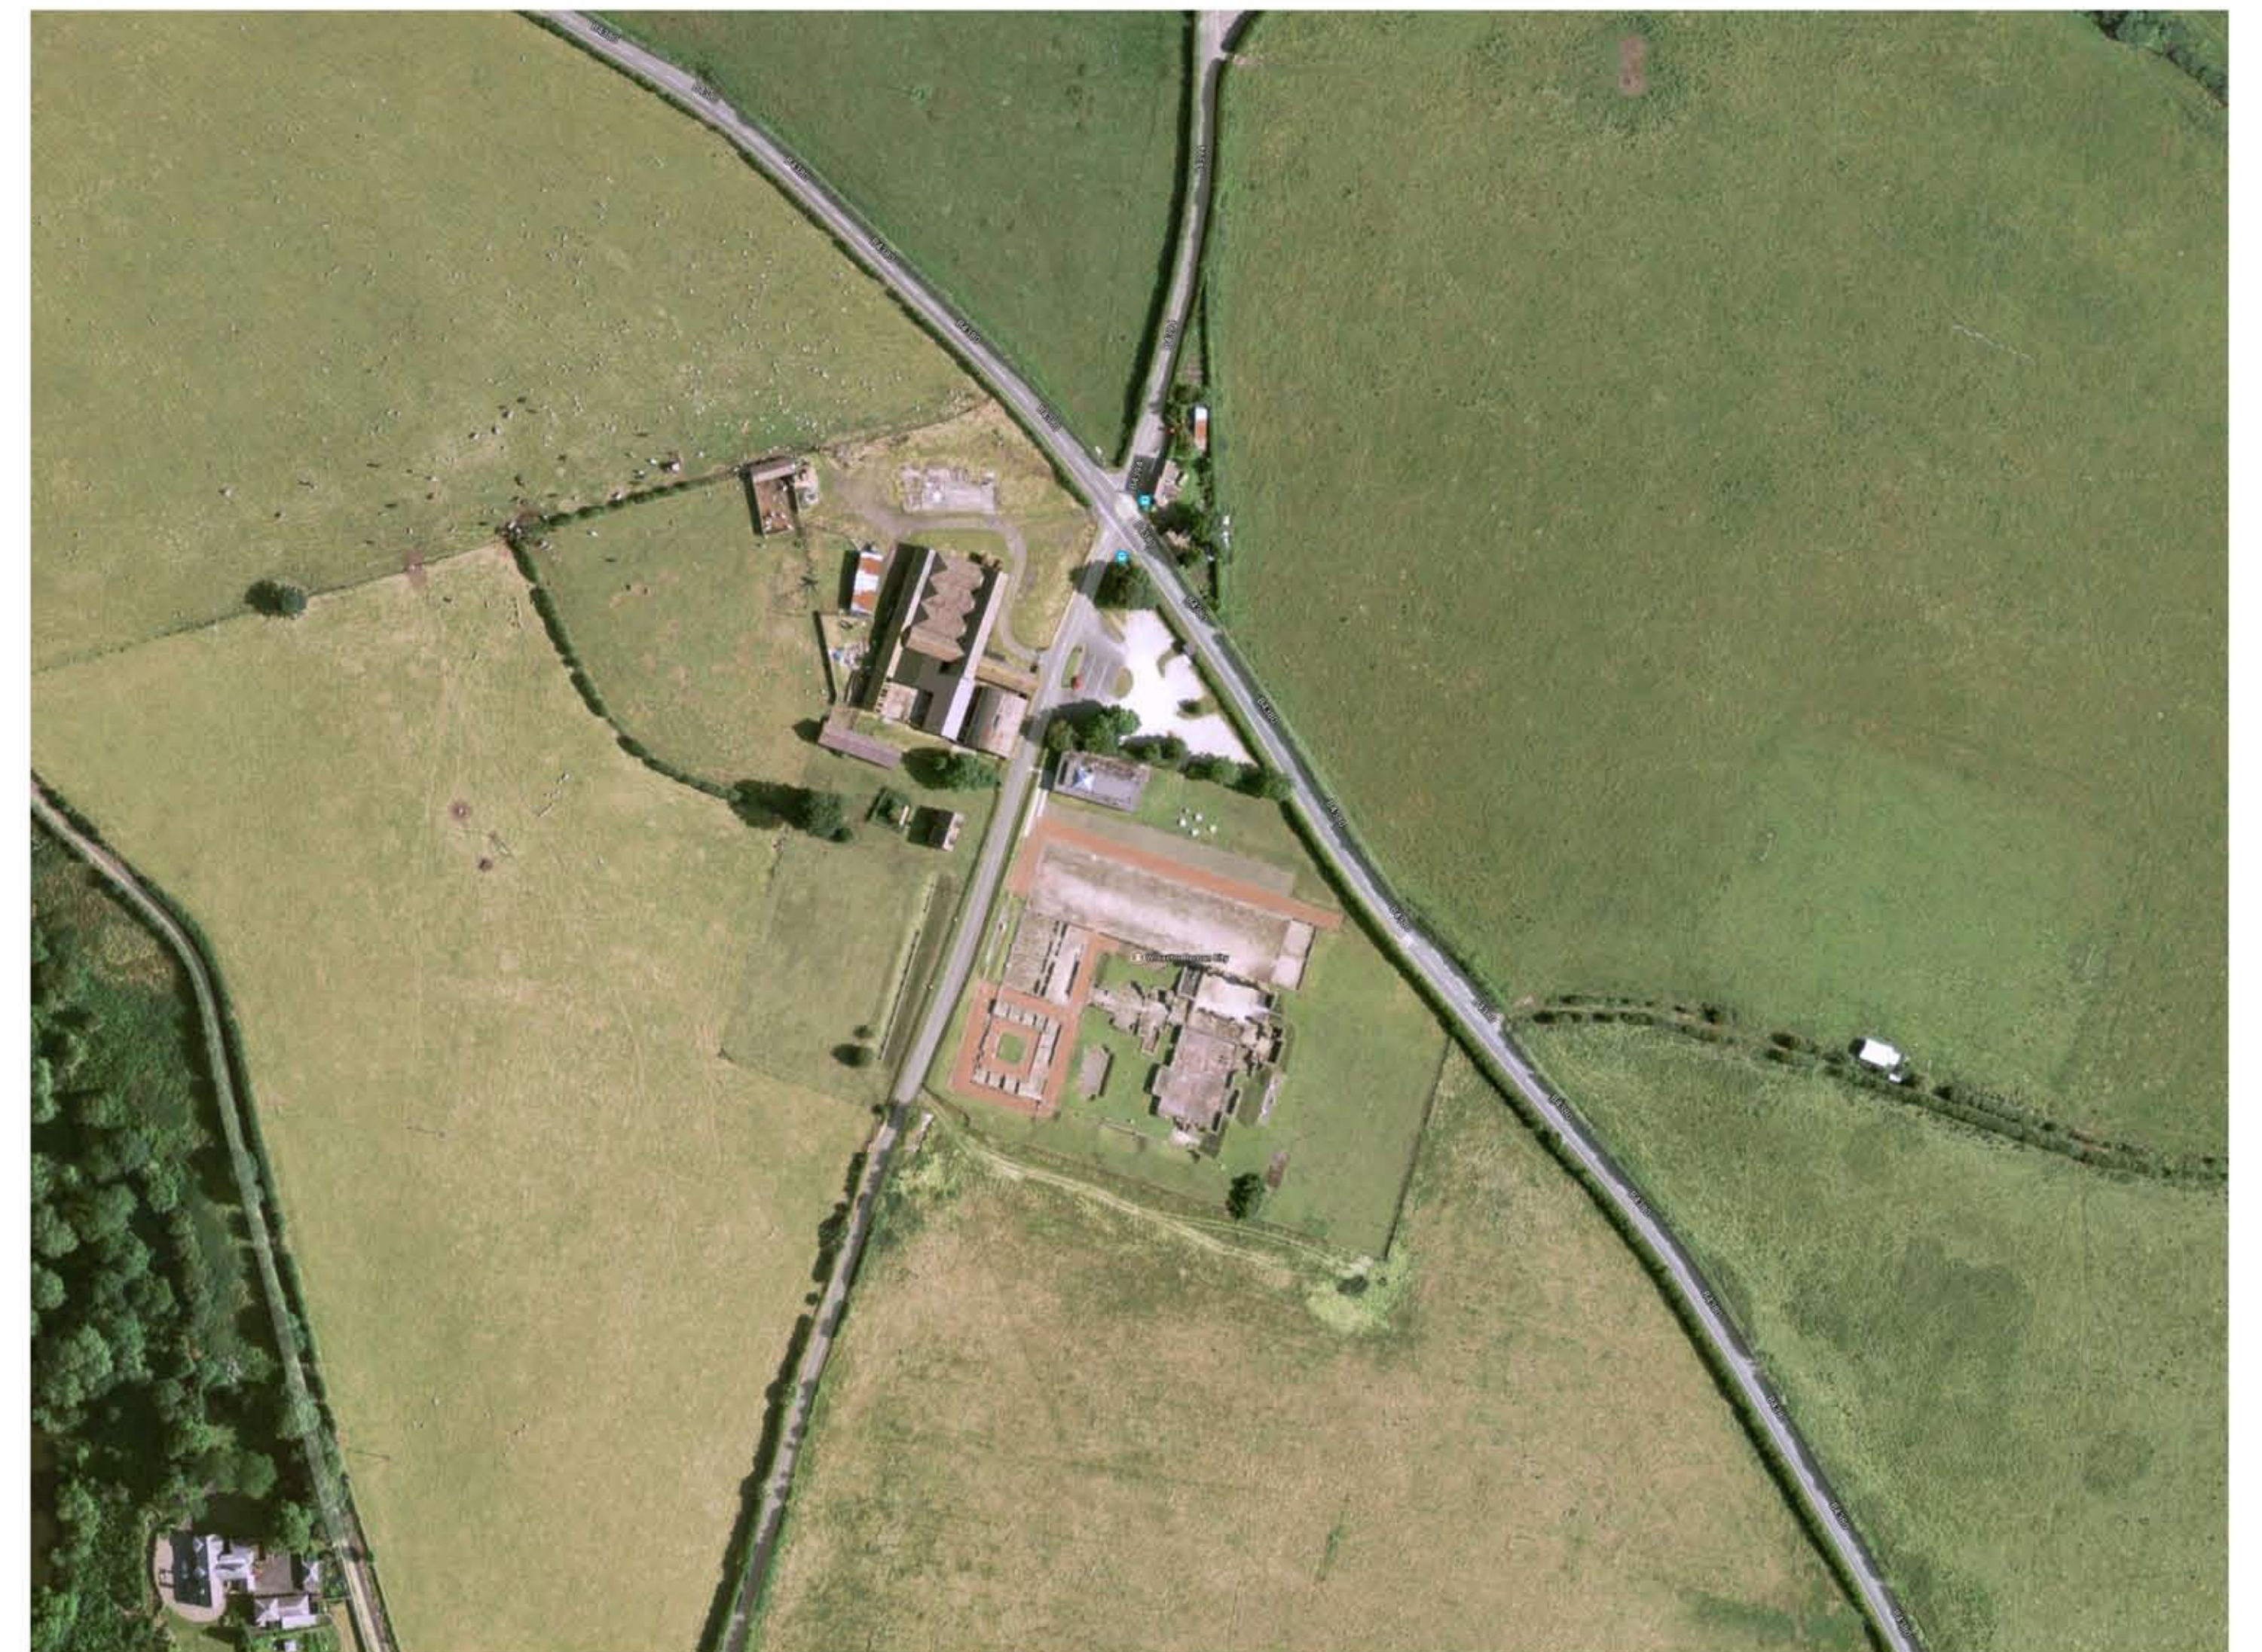

**Wroxeter, Shropshire; Roman town site, south-east of Shresbury**

Location: [Google Map](#); DMS: 52 45 17 N 2 05 37 W; Ordnance SJ937174

Zoom in ctrl + Zoom out ctrl - 100 % zoom recommended

< 2000 ft 610 m

<  
1560 ft  
475 m

Drone, 21.9.16. 1200 ft, 366 m

Google Maps, 2008

Ordnance Survey Six Inch (1888 - 1913)

Bing Maps

Print: portrait (up to A0)