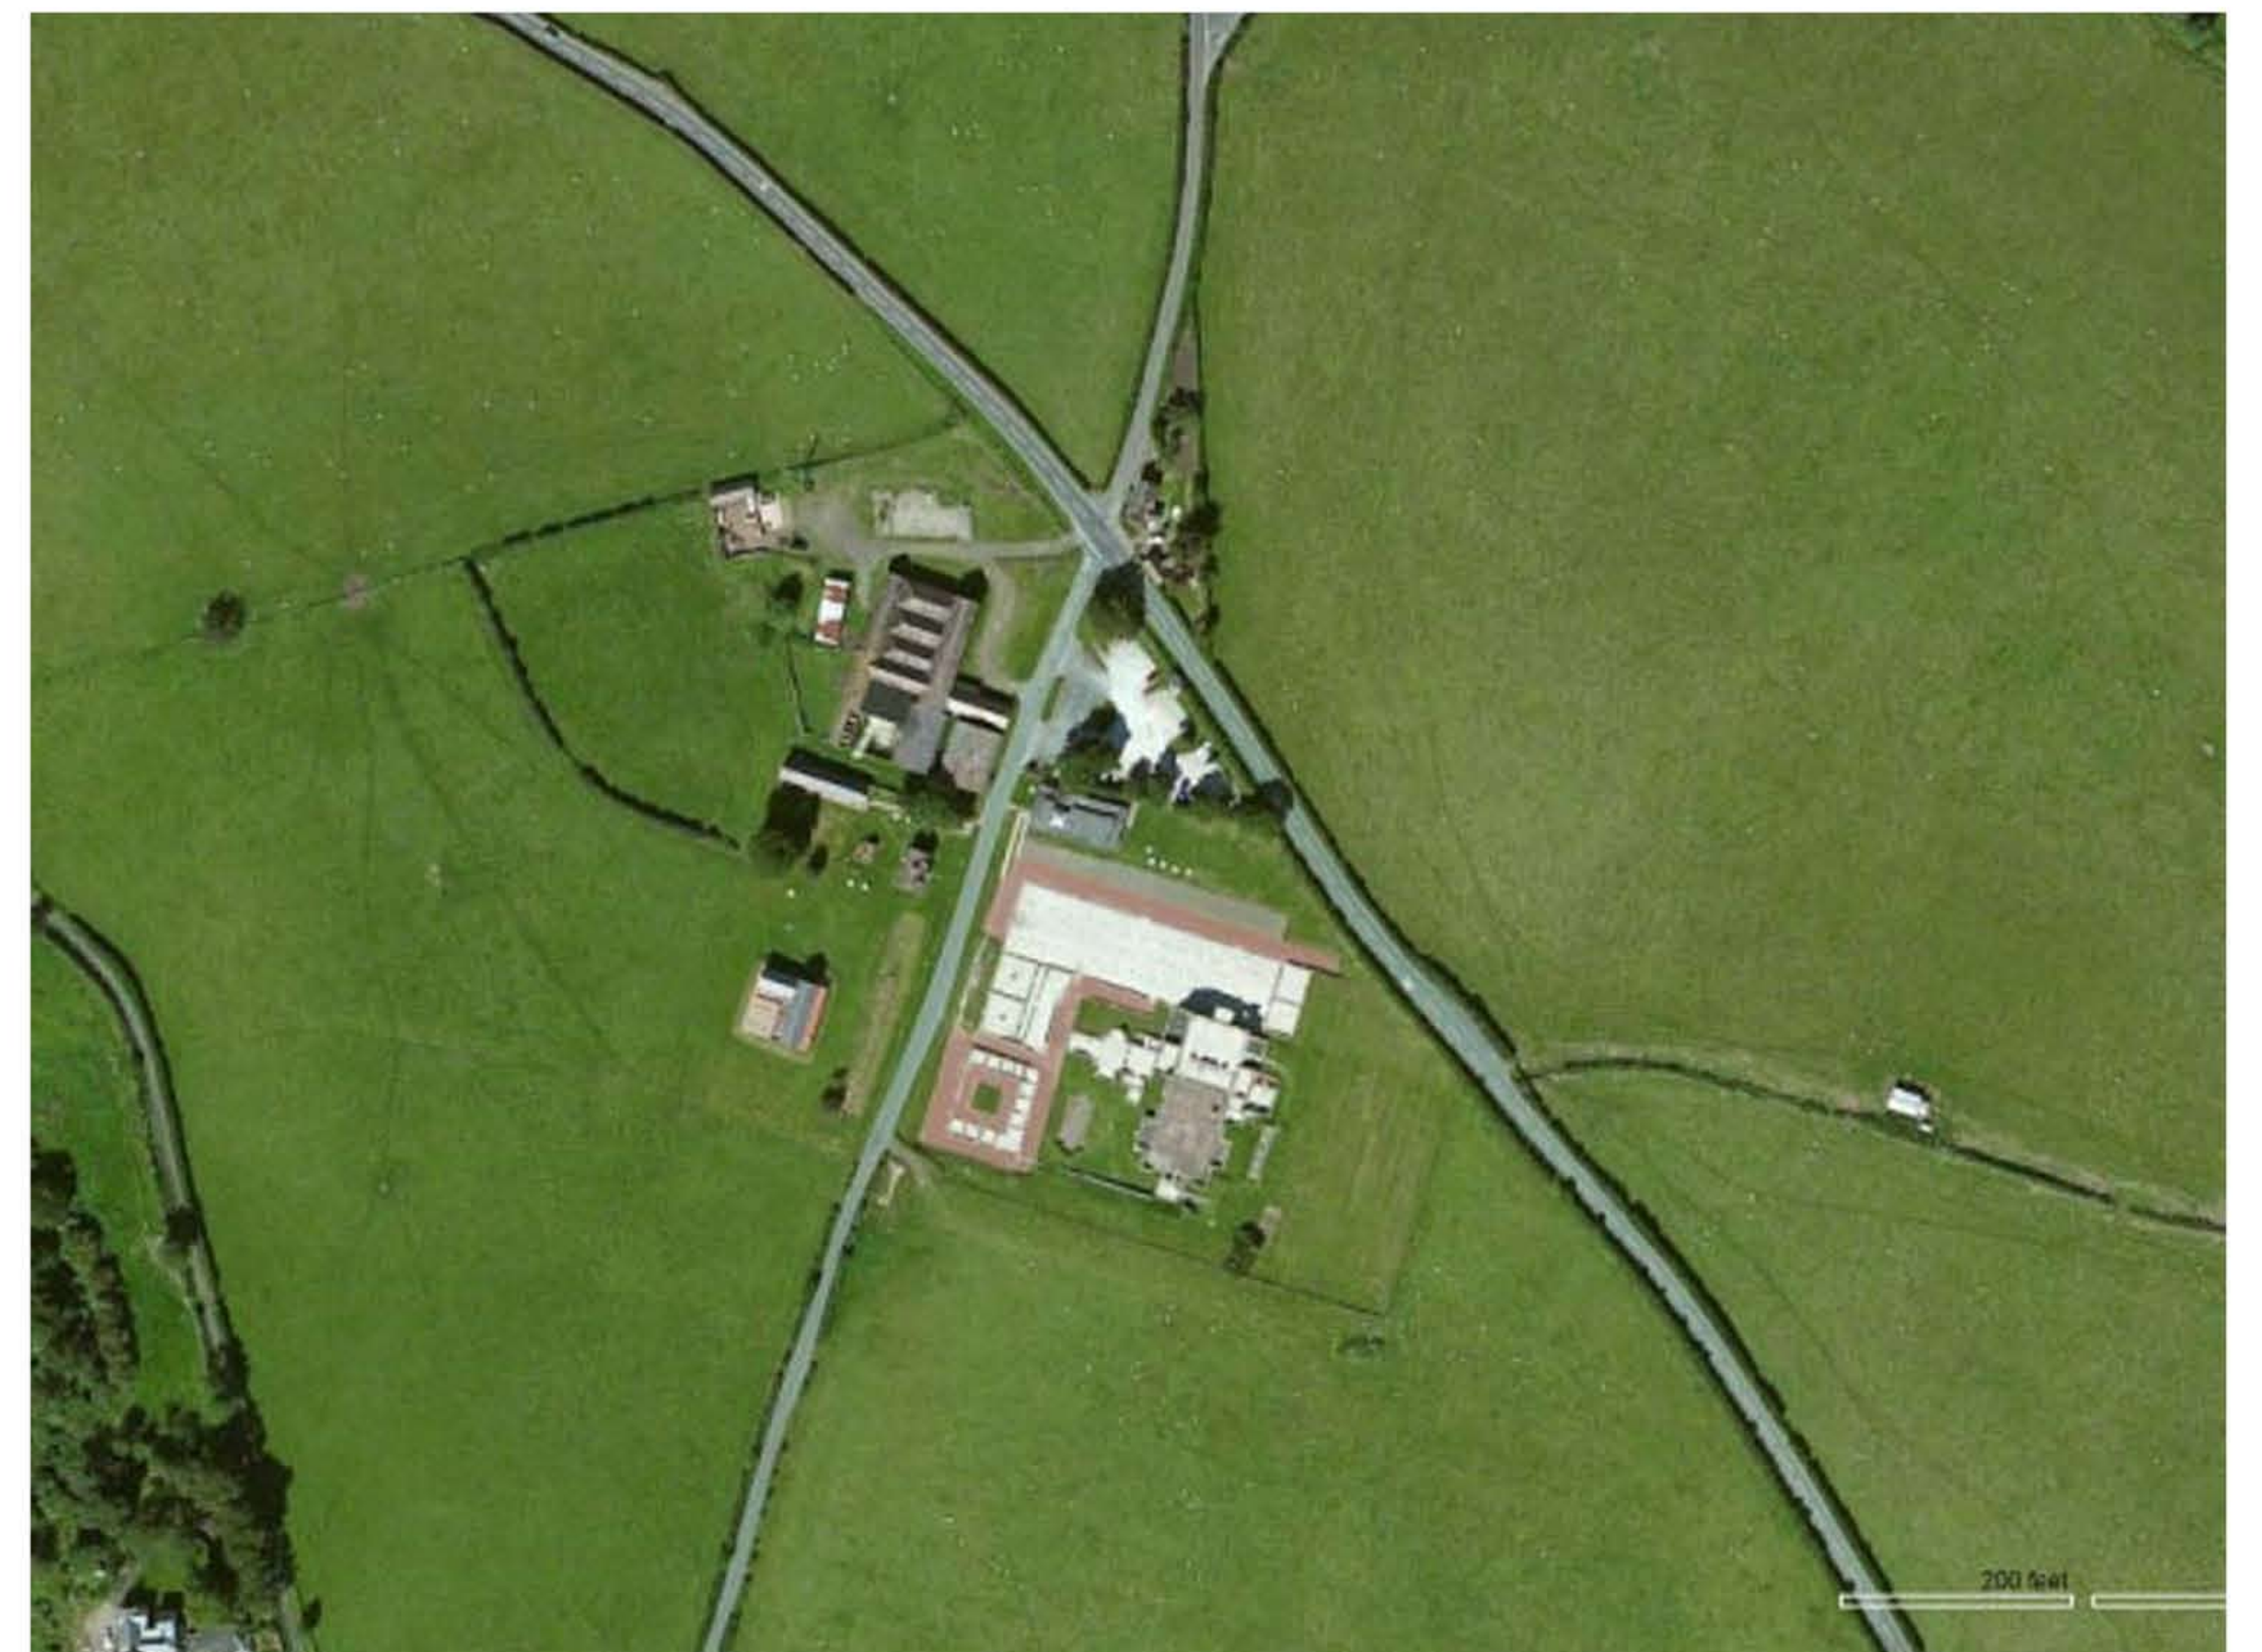

**Wroxeter, Shropshire; Roman town site, south-east of Shresbury**

Location: [Google Map](#); DMS: 52 45 17 N 2 05 37 W; Ordnance SJ937174

Zoom in ctrl + Zoom out ctrl - 100 % zoom recommended

< 2000 ft 610 m

<  
1560 ft  
475 m

Drone, 21.9.16. 1200 ft, 366 m

Google Maps, 2008

Ordnance Survey Six Inch (1888 - 1913)

Bing Maps

Print: portrait (up to A0)